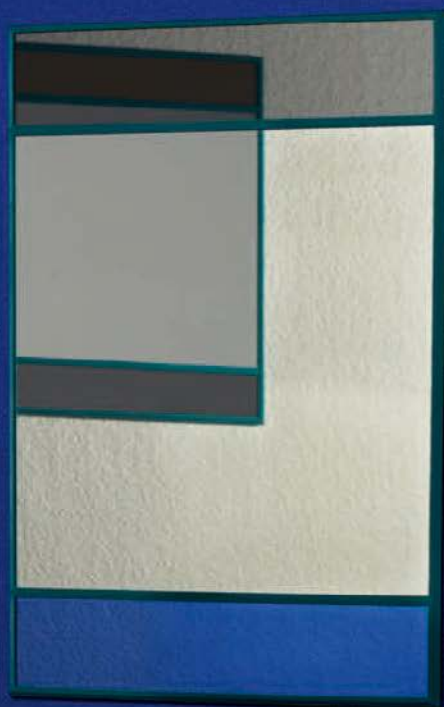

SHAPE SHIFTERS

Form follows function
in a fabulous fashion

Get in the right frame of mind with Inga Sempé's 'Vitrail' wall mirrors, here set against a backdrop of Dedar's bouclé-textured 'Karandash' fabric. Inspired by antique Venetian mirrors, which often included smaller pieces of mirror around a central looking-glass, 'Vitrail' comes in four different shapes, each incorporating coloured mirror-glass strips set in rubber frames. Meanwhile, Bang & Olufsen's 'Beosound Edge' speaker, designed by Michael Anastassiades, forms a perfect circle and features proximity sensors that activate its otherwise-invisible touch controls. The volume can be increased or lowered by rolling the speaker from side to side. ✱

BEST SHAPE SHIFTERS

'Karandash' fabric, by Dedar